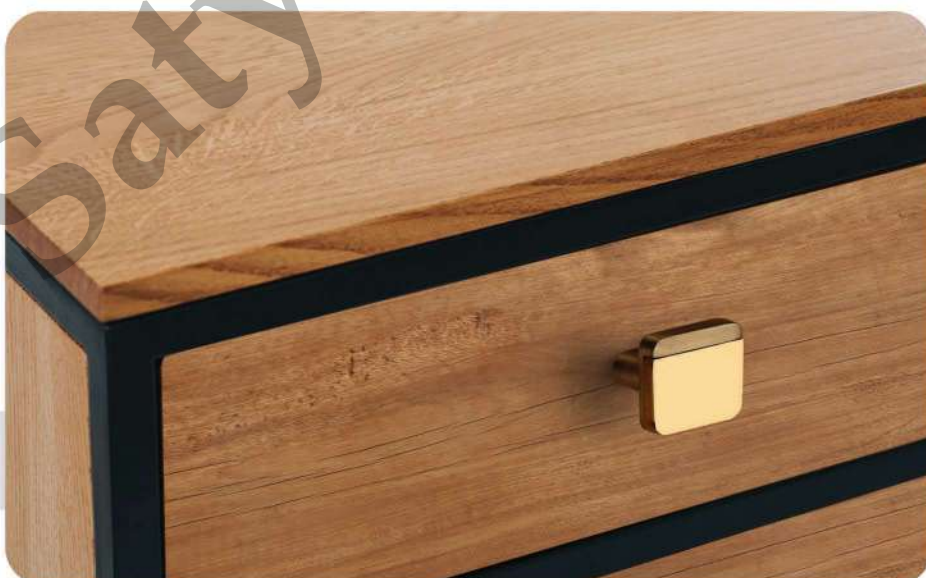

Finish : Black/Satin, Black/RG, Black/Gold

Square Kadi

Size in Inch : 3" / 4" / 6"  
Finish : CP/TT

Kaju Kadi

Size in Inch : 3" / 4" / 6"  
Finish : CP/TT

SM-175

Finish

CP / Satin