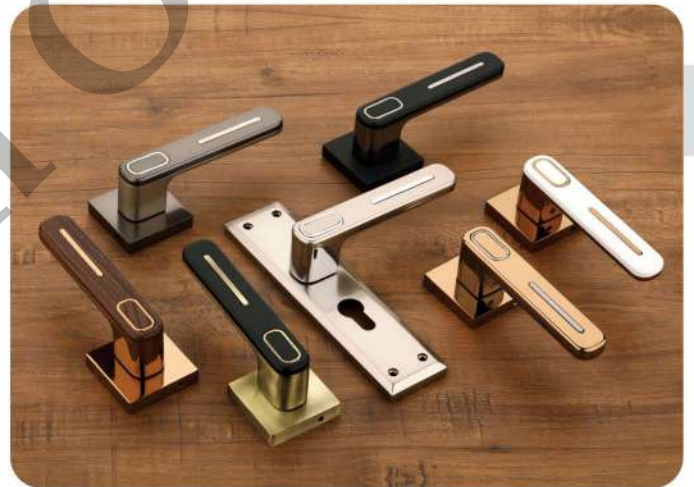

SM-2191

Finish : CP/Satin, BN/Z. Black, RG/Qubic