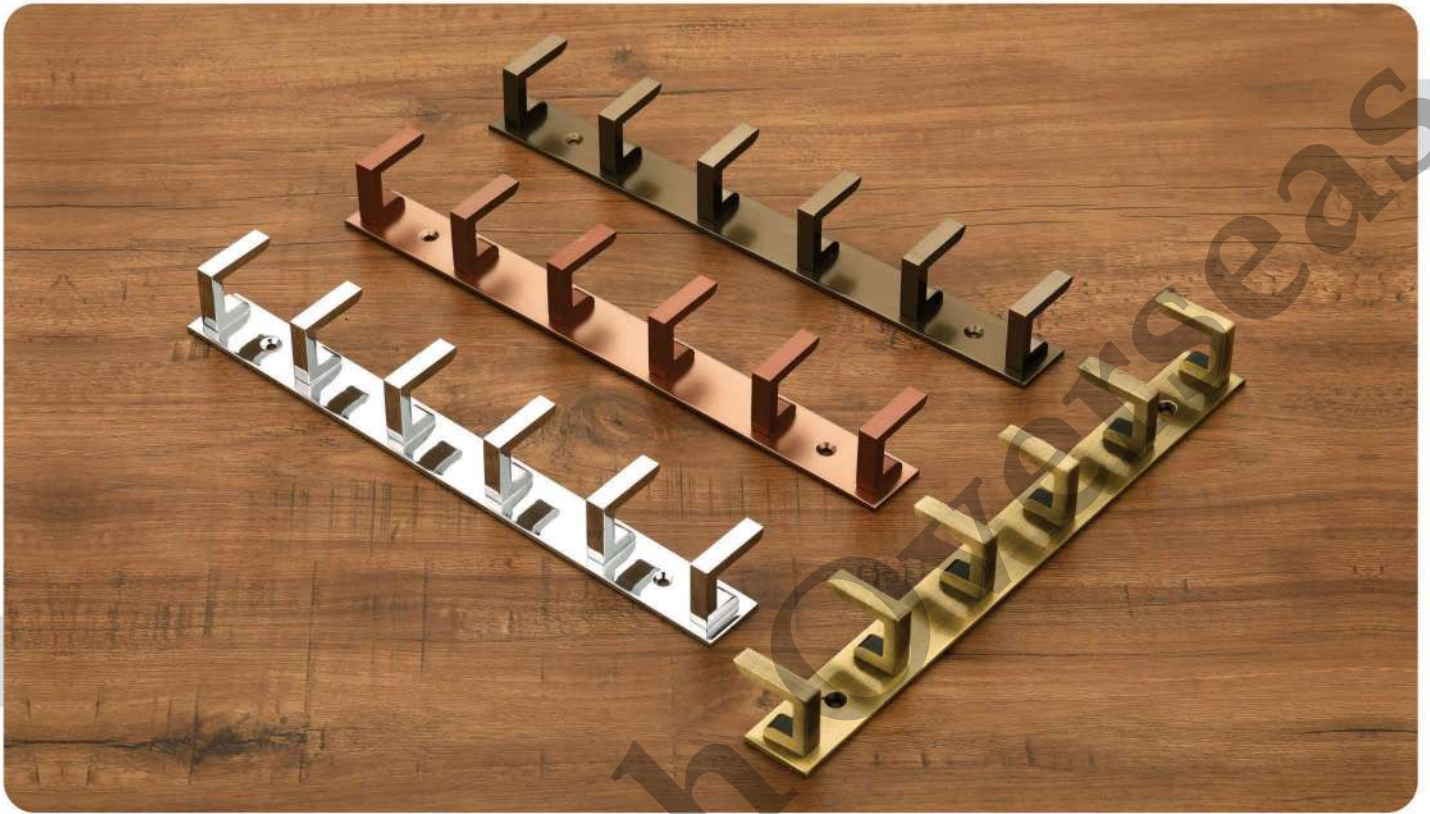

Size in Inch : 4" / 6" / 8" / 10" / 12"

Finish : S.S. / R.G.

Tower Bolt

Size 10mm : 3" / 4" / 6" / 8" / 10" / 12" / 18"  
Size 12mm : 4" / 6" / 8" / 10" / 12" / 18"

L-Tower Bolt (Brass)

Size in Inch : 4" / 6" / 8" / 10" / 12"

L-Tower Bolt (s.s.)

Size in Inch : 4" / 6" / 8" / 10" / 12"

Tele Scopy Channel

Finish : Zinc / Black

L-Hook

Size : 2 / 4 / 6 / 8 Pin  
Finish : C.P.-Satin / N.Black-Black / R.G.

Kajoo Hook

Finish : C.P.