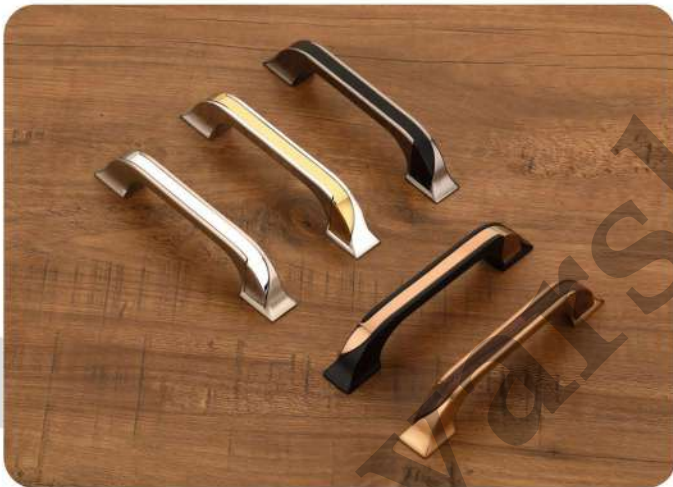

R-174

Size in mm : 96 / 160 / 224 / 288
Finish : CP/Satin, RG/Qubic, Z.Black/RG