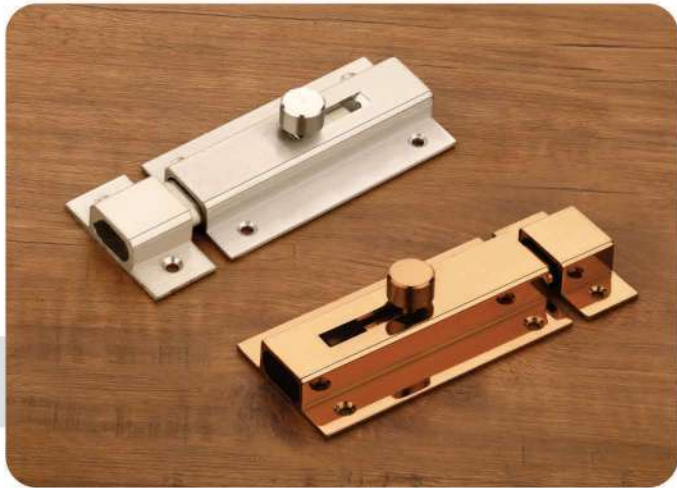

Baby Latch (Alu.)

Finish : S.S. / B.A. / R.G.